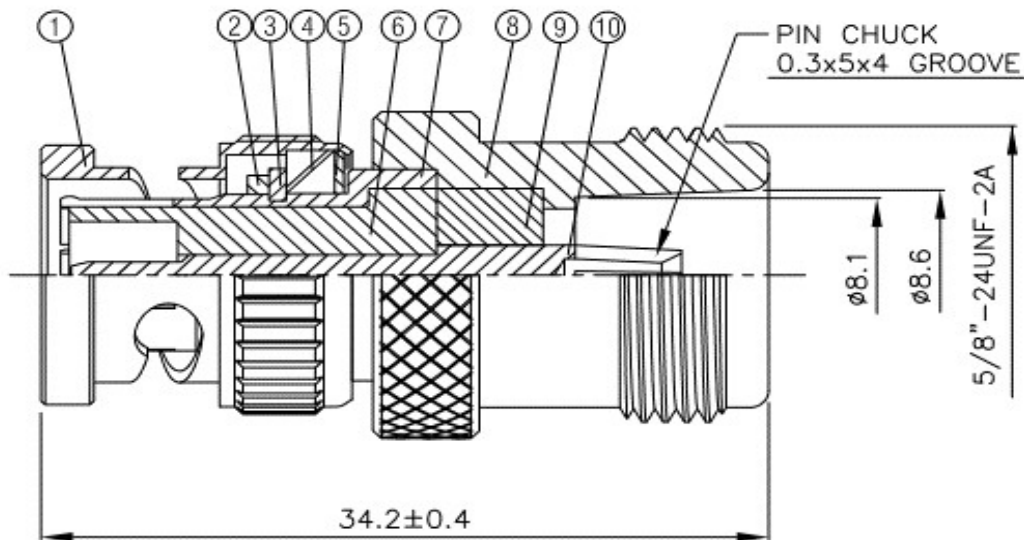

B-163 BNC Stecker / N Kupplung

NO	DESCRIPTION	MATERIAL	Q' TY	FINISH
1	BODY 1	BRASS	1	NICKEL
2	RUBBER	SI RUBBER	1	RUBBER
3	WASHER 1	BRASS	1	NICKEL
4	WASHER 2	BRASS	1	NICKEL
5	WASHER 3	BRASS	1	NICKEL
6	INSULATION 1	TEFLON	1	TEFLON
7	BODY 2	BRASS	1	NICKEL
8	BODY 3	BRASS	1	GOLD
9	INSULATION 2	TEFLON	1	TEFLON
10	PIN	BRASS	1	GOLD